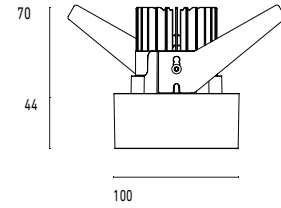

101 10 000214.012

Model

Name	Mono 100 Type 2 Recessed Downlighter
Finish	Structured White
Area	Indoor

System

Power (Luminaire)	16W
Power (System)	19W
Voltage	240V-AC
Optics	Rotationally Symmetrical Direct 60°
Colour Temperature	3000°K
Luminous Flux	1436lm
TM30	Rf95 Rg103
CRI	Ra98
Lumen Maintenance	L90 B10 50000hrs
Chromacity	<3 McAdam Step Ellipse
Articulation	Fixed
Cut-Out	
Ingress Protection	IP44
Control Device	Remote Phase DIM (Included)
Class	III